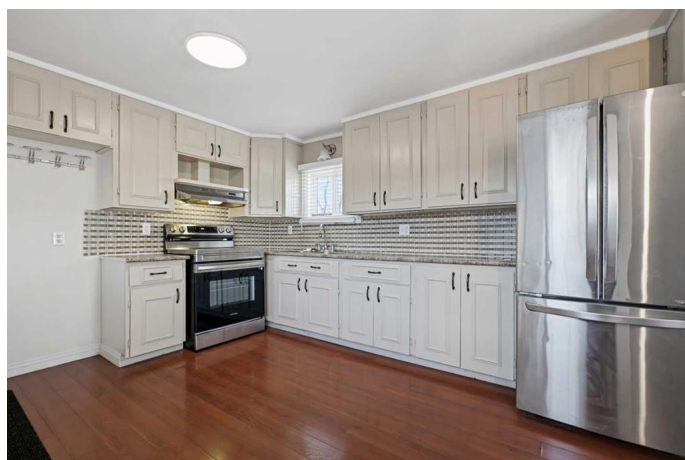

# \$85,000 - 23, 6220 17 Avenue, Calgary

MLS® #A2199347

**\$85,000**

3 Bedroom, 1.00 Bathroom, 904 sqft  
Mobile on 0.00 Acres

Penbrooke Meadows, Calgary, Alberta

Discover affordable living at its finest! This charming single-wide home has been beautifully updated, featuring stylish brown vinyl plank flooring throughout and fresh paint. The bright kitchen is equipped with a stainless steel fridge and stove. The laundry room has a washer & dryer set included as well. The exterior boasts low-maintenance vinyl siding and a durable asphalt roof. Double-pane vinyl windows provide added comfort. Conveniently located just a short walk from the clubhouse, which offers a community gathering area with a kitchen, a modern exercise room, an 8-ball pool table, a games room, as well as a playground and BBQ area. Calgary Village is a peaceful, family-friendly community.

### **Interior**

Appliances	Built-In Oven, Built-In Refrigerator
Heating	Forced Air